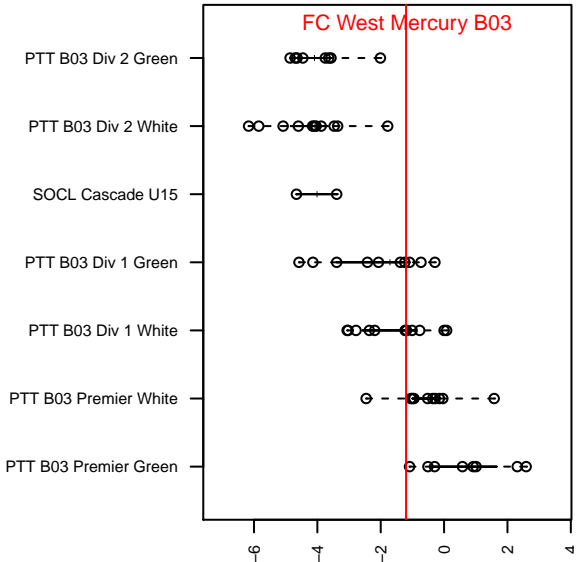

**attack and defense rating
relative to others at age
and all opponents in last 13 months**